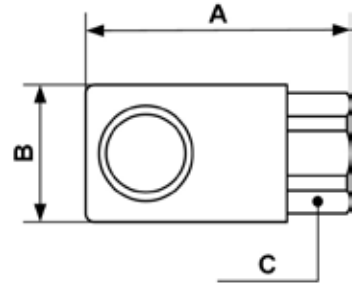

## STANDARD METAL QUICK RELEASE COUPLINGS - IRM 06

Parallel female thread coupler

Profile : ISO 6150B

<b>Min / Max operating pressure</b> 0 / 12 bar	<b>Flow rate at 6 bar</b> 750 l/min	<b>ID passage</b> 6 mm	<b>Min. / Max temperature</b> -15 / 70 °C
---	--	---------------------------	--

Part number	Female thread	Dim. A (mm)	Dim. B (mm)	Dim. C (mm)
IRM 061101	G1/4	52.5	26	23
IRM 061102	G3/8	60.5	26	23
IRM 061103	G1/2	83.5	26	25
IRM 061314	M14X1,25	54.5	26	23